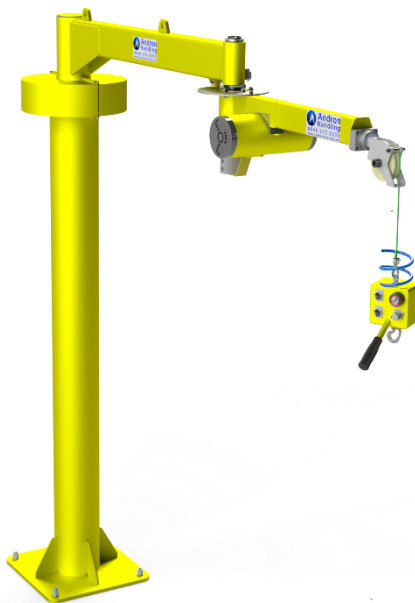

## OVERVIEW

A high-performance alternative to traditional jib cranes, our articulated arms are ideal for light to medium duty lifting applications.

- Free and easy movement of loads from 55kg to 125kg
- Fully pneumatic, with powered and balanced lifting configurations available
- Reaches up to 3500mm, with 360° slewing
- A large range of standard accessories

Our floor mounted 241 series articulated arms include a pneumatic hoist, a range of lift capacities and reach options, and up to 360° slewing of the outer arm for complete freedom of movement.

The outer pulley is a bespoke swivelling design which always aligns with the cable to reduce wear and prevent cable jams and damage.

A high-quality pneumatic hoist is integrated into the outer arm, providing powered up/down controls, or alternatively a precise balanced lift mode.

**UP TO**  
**125**  
**KG****UP TO**  
**2m**  
**LIFT****UP TO**  
**3.5m**  
**REACH**

Base articulated arm unit with column & 360° outer arm

Articulated arm with bespoke gripper for handling Inverter assemblies on an electric vehicle production line.

Articulated arm with standard dual load balance handle and safety hook, providing a multi-role handling aid