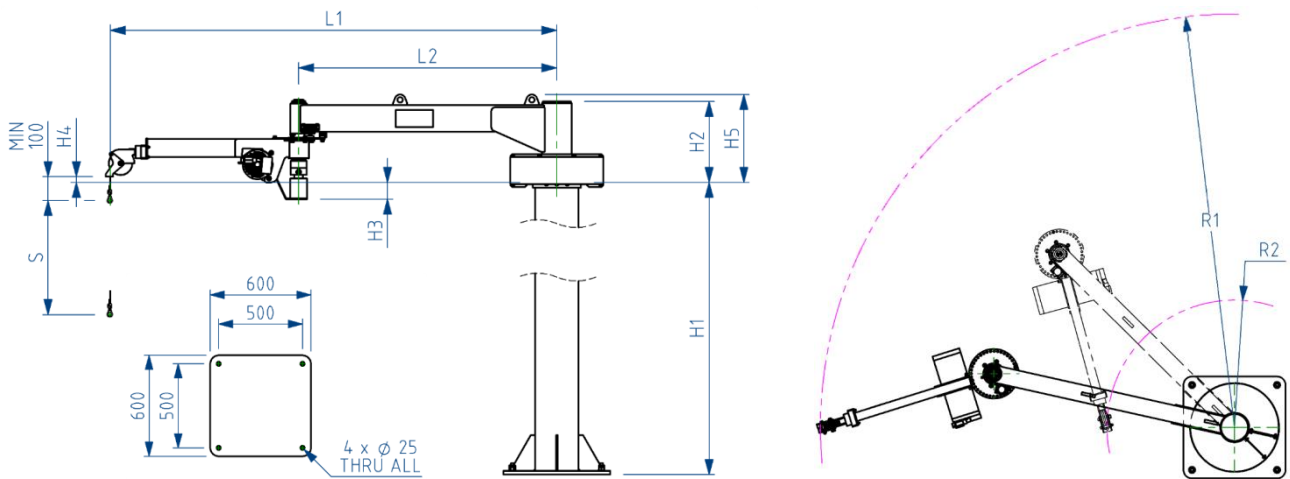

Our floor mounted 241 series articulated arms include a pneumatic hoist, a range of lift capacities and reach options, and up to 360° slewing of the outer arm for complete freedom of movement.

The outer pulley is a bespoke swivelling design which always aligns with the cable to reduce wear and prevent cable jams and damage.

A high-quality pneumatic hoist is integrated into the outer arm, providing powered up/down controls, or alternatively a precise balanced lift mode.

**UP TO**  
**125**  
**KG****UP TO**  
**2m**  
**LIFT****UP TO**  
**3.5m**  
**REACH**

Base articulated arm unit with column & 360° outer arm

Articulated arm with bespoke gripper for handling Inverter assemblies on an electric vehicle production line.

Articulated arm with standard dual load balance handle and safety hook, providing a multi-role handling aid

Key Dimensions											
Part Number	SWL	R1	R2	L1	L2	H1†	H2	H3	H4	H5	S
MLA-241-55.2400	55	2400	750	2508	1450	2500	453	95	32	493	2032
MLA-241-55.3395	55	3395	980	3513	1950	2500	453	95	32	493	2032
MLA-241-70.2400	70	2400	750	2513	1450	2500	453	97	5	493	3048
MLA-241-125.2400	125	2400	750	2513	1450	2500	453	97	5	493	2032
MLA-241-70.3395	70	3395	980	3513	1950	2500	453	97	5	491	3048
MLA-241-125.3395	125	3395	980	3513	1950	2500	453	97	5	491	2032