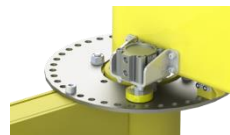

Parking Brake Kits