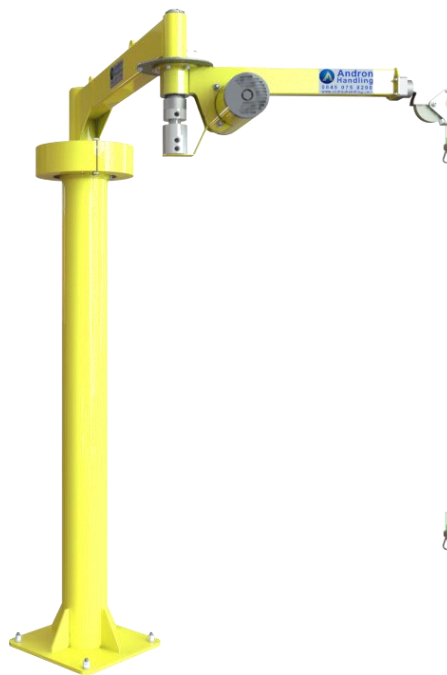

# 241 Series Articulating Lift Arms

## OVERVIEW

A high-performance alternative to traditional jib cranes, our articulated arms are ideal for light to medium duty lifting applications.

- Free and easy movement of loads from 55kg to 125kg
- Fully pneumatic, with powered and balanced lifting configurations available
- Reaches up to 3500mm, with 360° slewing
- A large range of standard accessories

Our floor mounted 241 series articulated arms include a pneumatic hoist, a range of lift capacities and reach options, and up to 360° slewing of the outer arm for complete freedom of movement.

The outer pulley is a bespoke swivelling design which always aligns with the cable to reduce wear and prevent cable jams and damage.

A high-quality pneumatic hoist is integrated into the outer arm, providing powered up/down controls, or alternatively a precise balanced lift mode.

**UP TO**  
**125**  
**KG****UP TO**  
**2m**  
**LIFT****UP TO**  
**3.5m**  
**REACH**